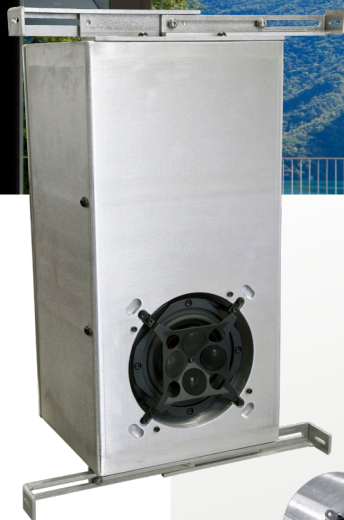

# SA853Q-9 SMALL APERTURE® SERIES

BI-AMPED, 3-WAY FULL-RANGE - 9" CEILING OPENING

SA853Q-9

- (1) 8" (204 mm) High Excursion Aluminum Woofer**
- (1) 5.25" (134 mm) Aluminum Midrange**
- (1) 0.75" (19 mm) Aluminum Dome Tweeter in Quad Array**

Unlike anything you have seen or heard, James Loudspeaker has raised industry standards once again. The James Small Aperture® ceiling/in-wall speakers have a 9.5" round or 7"x 7" square sound aperture, yet pack in a full 3-way system for deep bass and wide frequency response. A seamless edge detail keeps them looking smart and modern yet discrete. The SA853Q-9 includes a mini 8" PowerPipe subwoofer, 5.25" midrange, and 3/4" dome tweeter in quad array for wide 30Hz to 20kHz response. Having a real subwoofer also allows the system to play at loud levels. The deep bass and high SPL produced causes a second take!

All aircraft grade aluminum construction and a modular design provide long life, easy service, and high reliability. The SA853Q-9 has a small footprint with a 9" depth and is best suited for in-ceiling mounting. The SA853Q-9 is bi-amped.