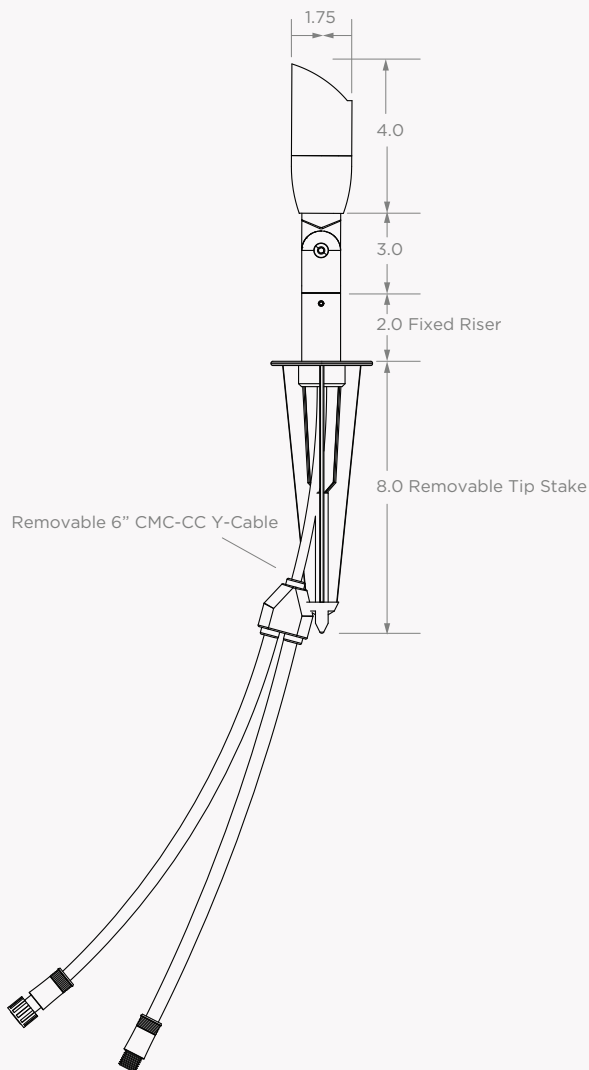

MR11 BULLET LIGHT FLEX SERIES

The MR11 Bullet Light is the ultimate bullet for uplighting. Our Flex Bullet allows you to 'Grow With the Garden' by changing riser height at any time; just remove the 2" riser and add a longer one. Please remember to order the appropriate Coastal Mini-Connector (CMC) cable to compensate for the increased riser height.

MR11 BULLET SPECIFICATIONS

Size (H x W): 7in x 1.75in

Weight: 2.0 lbs

Construction: Solid Brass

Voltage: 7-18VAC/7-24VDC

Finish: Vintage Brass

Riser: 2"

Shroud: 360° Rotational with O-Ring

Lamp: MR11 LED

Wattage: Maximum 4W G3 LED Lamp

Lens: Clear Flat Borosilicate Glass

Mounting: 8" Removable Tip Stake

Fixture Connector: CMC Male Direct Connector

Wiring: Removable 6" CMC-CC Y-Cable (included)